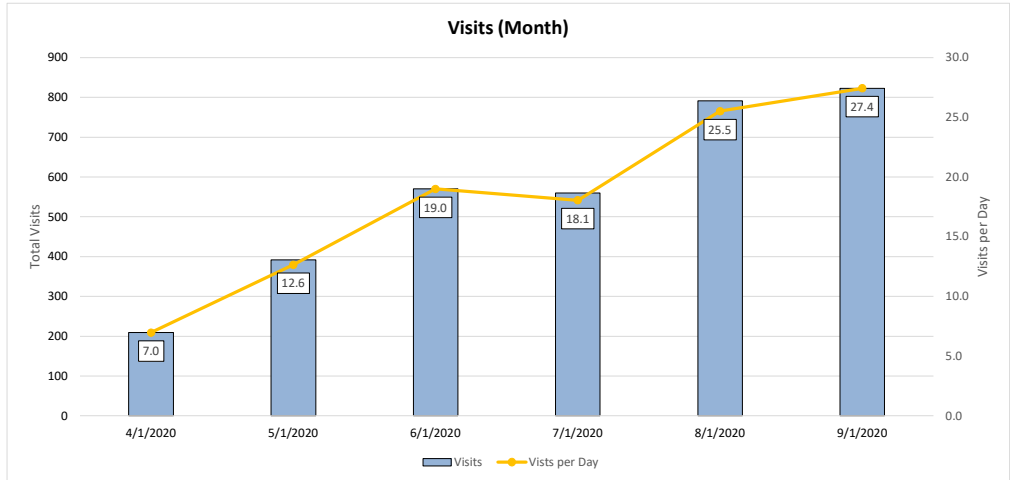

Northvale Usage Stats: 4/1/20 - 9/30/20

Visits (Weekday)

Weekday	Visits	Days (Dataset)	Vists per Day
Monday	446	25	17.8
Tuesday	448	26	17.2
Wednesday	462	27	17.1
Thursday	446	26	17.2
Friday	423	26	16.3
Saturday	586	26	22.5
Sunday	534	26	20.5
Total	3,345	182	18.4

Visits (Month)

Date	Visits	Days (Dataset)	Vists per Day
April	209	30	7.0
May	392	30	13.1
June	570	30	19.0
July	560	31	18.1
August	791	31	25.5
September	823	30	27.4
Total	3,345	182	18.4

Visits (T6M)

Date	Visits	Days (Mo)	Vists per Day
4/30/2020	209	30	7.0
5/31/2020	392	31	12.6
6/30/2020	570	30	19.0
7/31/2020	560	31	18.1
8/31/2020	791	31	25.5
9/30/2020	823	30	27.4
Total	3,345	183	18.3

Glen Rock Usage Stats: 10/1/18 - 9/30/20

Visits (Weekday)

Weekday	Visits	Days (Dataset)	Vists per Day
Monday	1,715	105	16.3
Tuesday	1,573	105	15.0
Wednesday	1,655	105	15.8
Thursday	1,531	104	14.7
Friday	1,652	104	15.9
Saturday	2,145	104	20.6
Sunday	1,952	104	18.8
Total	12,223	731	16.7

Visits (Month)

Date	Visits	Days (Dataset)	Vists per Day
January	851	62	13.7
February	822	57	14.4
March	937	62	15.1
April	950	60	15.8
May	1,066	62	17.2
June	1,225	60	20.4
July	1,227	62	19.8
August	1,187	62	19.1
September	1,163	60	19.4
October	983	62	15.9
November	954	60	15.9
December	858	62	13.8
Total	12,223	731	16.7