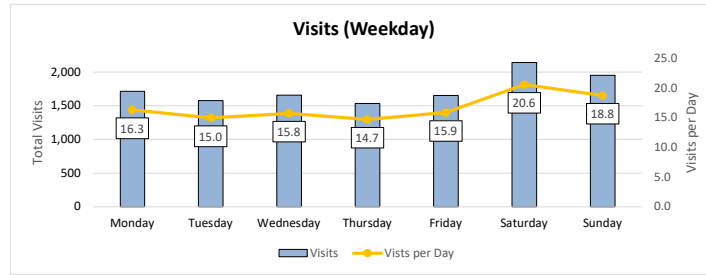

Northvale Usage Stats: 4/1/20 - 9/30/20

Visits (Weekday)

Weekday	Visits	Days (Dataset)	Vists per Day
Monday	446	25	17.8
Tuesday	448	26	17.2
Wednesday	462	27	17.1
Thursday	446	26	17.2
Friday	423	26	16.3
Saturday	586	26	22.5
Sunday	534	26	20.5
Total	3,345	182	18.4

Visits (Month)

Date	Visits	Days (Dataset)	Vists per Day
April	209	30	7.0
May	392	30	13.1
June	570	30	19.0
July	560	31	18.1
August	791	31	25.5
September	823	30	27.4
Total	3,345	182	18.4

Visits (T6M)

Date	Visits	Days (Mo)	Vists per Day
4/30/2020	209	30	7.0
5/31/2020	392	31	12.6
6/30/2020	570	30	19.0
7/31/2020	560	31	18.1
8/31/2020	791	31	25.5
9/30/2020	823	30	27.4
Total	3,345	183	18.3

Glen Rock Usage Stats: 10/1/18 - 9/30/20

Visits (Weekday)

Weekday	Visits	Days (Dataset)	Vists per Day
Monday	1,715	105	16.3
Tuesday	1,573	105	15.0
Wednesday	1,655	105	15.8
Thursday	1,531	104	14.7
Friday	1,652	104	15.9
Saturday	2,145	104	20.6
Sunday	1,952	104	18.8
Total	12,223	731	16.7

Visits (Month)

Date	Visits	Days (Dataset)	Vists per Day
January	851	62	13.7
February	822	57	14.4
March	937	62	15.1
April	950	60	15.8
May	1,066	62	17.2
June	1,225	60	20.4
July	1,227	62	19.8
August	1,187	62	19.1
September	1,163	60	19.4
October	983	62	15.9
November	954	60	15.9
December	858	62	13.8
Total	12,223	731	16.7