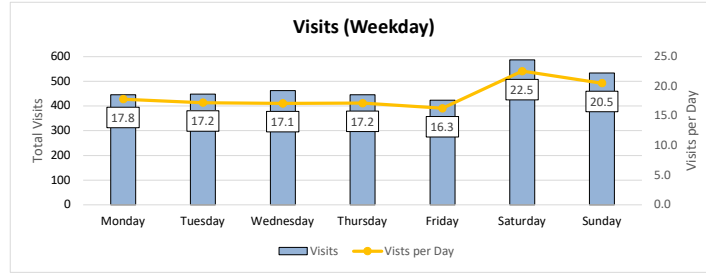

Northvale Usage Stats: 4/1/20 - 9/30/20

Visits (Weekday)

Weekday	Visits	Days (Dataset)	Vists per Day
Monday	446	25	17.8
Tuesday	448	26	17.2
Wednesday	462	27	17.1
Thursday	446	26	17.2
Friday	423	26	16.3
Saturday	586	26	22.5
Sunday	534	26	20.5
Total	3,345	182	18.4

Visits (Month)

Date	Visits	Days (Dataset)	Vists per Day
April	209	30	7.0
May	392	30	13.1
June	570	30	19.0
July	560	31	18.1
August	791	31	25.5
September	823	30	27.4
Total	3,345	182	18.4

Visits (T6M)

Date	Visits	Days (Mo)	Vists per Day
4/30/2020	209	30	7.0
5/31/2020	392	31	12.6
6/30/2020	570	30	19.0
7/31/2020	560	31	18.1
8/31/2020	791	31	25.5
9/30/2020	823	30	27.4
Total	3,345	183	18.3

Glen Rock Usage Stats: 10/1/18 - 9/30/20

Visits (Weekday)

Weekday	Visits	Days (Dataset)	Vists per Day
Monday	1,715	105	16.3
Tuesday	1,573	105	15.0
Wednesday	1,655	105	15.8
Thursday	1,531	104	14.7
Friday	1,652	104	15.9
Saturday	2,145	104	20.6
Sunday	1,952	104	18.8
Total	12,223	731	16.7

Visits (Month)

Date	Visits	Days (Dataset)	Vists per Day
January	851	62	13.7
February	822	57	14.4
March	937	62	15.1
April	950	60	15.8
May	1,066	62	17.2
June	1,225	60	20.4
July	1,227	62	19.8
August	1,187	62	19.1
September	1,163	60	19.4
October	983	62	15.9
November	954	60	15.9
December	858	62	13.8
Total	12,223	731	16.7