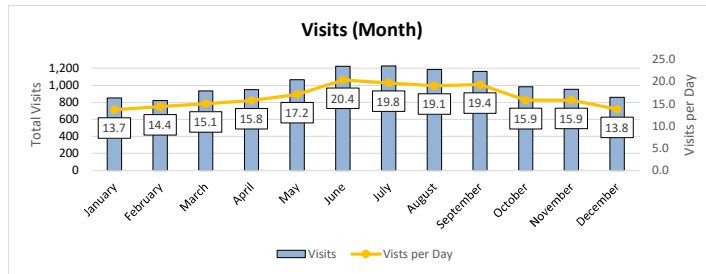

Northvale Usage Stats: 4/1/20 - 9/30/20

Visits (Weekday)

Weekday	Visits	Days (Dataset)	Vists per Day
Monday	446	25	17.8
Tuesday	448	26	17.2
Wednesday	462	27	17.1
Thursday	446	26	17.2
Friday	423	26	16.3
Saturday	586	26	22.5
Sunday	534	26	20.5
Total	3,345	182	18.4

Visits (Month)

Date	Visits	Days (Dataset)	Vists per Day
April	209	30	7.0
May	392	30	13.1
June	570	30	19.0
July	560	31	18.1
August	791	31	25.5
September	823	30	27.4
Total	3,345	182	18.4

Visits (T6M)

Date	Visits	Days (Mo)	Vists per Day
4/30/2020	209	30	7.0
5/31/2020	392	31	12.6
6/30/2020	570	30	19.0
7/31/2020	560	31	18.1
8/31/2020	791	31	25.5
9/30/2020	823	30	27.4
Total	3,345	183	18.3

Glen Rock Usage Stats: 10/1/18 - 9/30/20

Visits (Weekday)

Weekday	Visits	Days (Dataset)	Vists per Day
Monday	1,715	105	16.3
Tuesday	1,573	105	15.0
Wednesday	1,655	105	15.8
Thursday	1,531	104	14.7
Friday	1,652	104	15.9
Saturday	2,145	104	20.6
Sunday	1,952	104	18.8
Total	12,223	731	16.7

Visits (Month)

Date	Visits	Days (Dataset)	Vists per Day
January	851	62	13.7
February	822	57	14.4
March	937	62	15.1
April	950	60	15.8
May	1,066	62	17.2
June	1,225	60	20.4
July	1,227	62	19.8
August	1,187	62	19.1
September	1,163	60	19.4
October	983	62	15.9
November	954	60	15.9
December	858	62	13.8
Total	12,223	731	16.7