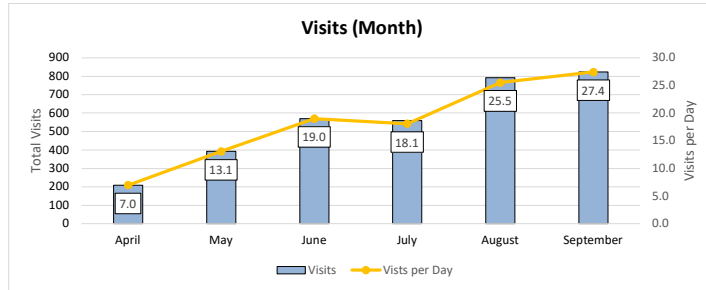

Northvale Usage Stats: 4/1/20 - 9/30/20

Visits (Weekday)

Weekday	Visits	Days (Dataset)	Vists per Day
Monday	446	25	17.8
Tuesday	448	26	17.2
Wednesday	462	27	17.1
Thursday	446	26	17.2
Friday	423	26	16.3
Saturday	586	26	22.5
Sunday	534	26	20.5
Total	3,345	182	18.4

Visits (Month)

Date	Visits	Days (Dataset)	Vists per Day
April	209	30	7.0
May	392	30	13.1
June	570	30	19.0
July	560	31	18.1
August	791	31	25.5
September	823	30	27.4
Total	3,345	182	18.4

Visits (T6M)

Date	Visits	Days (Mo)	Vists per Day
4/30/2020	209	30	7.0
5/31/2020	392	31	12.6
6/30/2020	570	30	19.0
7/31/2020	560	31	18.1
8/31/2020	791	31	25.5
9/30/2020	823	30	27.4
Total	3,345	183	18.3

Glen Rock Usage Stats: 10/1/18 - 9/30/20

Visits (Weekday)

Weekday	Visits	Days (Dataset)	Vists per Day
Monday	1,715	105	16.3
Tuesday	1,573	105	15.0
Wednesday	1,655	105	15.8
Thursday	1,531	104	14.7
Friday	1,652	104	15.9
Saturday	2,145	104	20.6
Sunday	1,952	104	18.8
Total	12,223	731	16.7

Visits (Month)

Date	Visits	Days (Dataset)	Vists per Day
January	851	62	13.7
February	822	57	14.4
March	937	62	15.1
April	950	60	15.8
May	1,066	62	17.2
June	1,225	60	20.4
July	1,227	62	19.8
August	1,187	62	19.1
September	1,163	60	19.4
October	983	62	15.9
November	954	60	15.9
December	858	62	13.8
Total	12,223	731	16.7